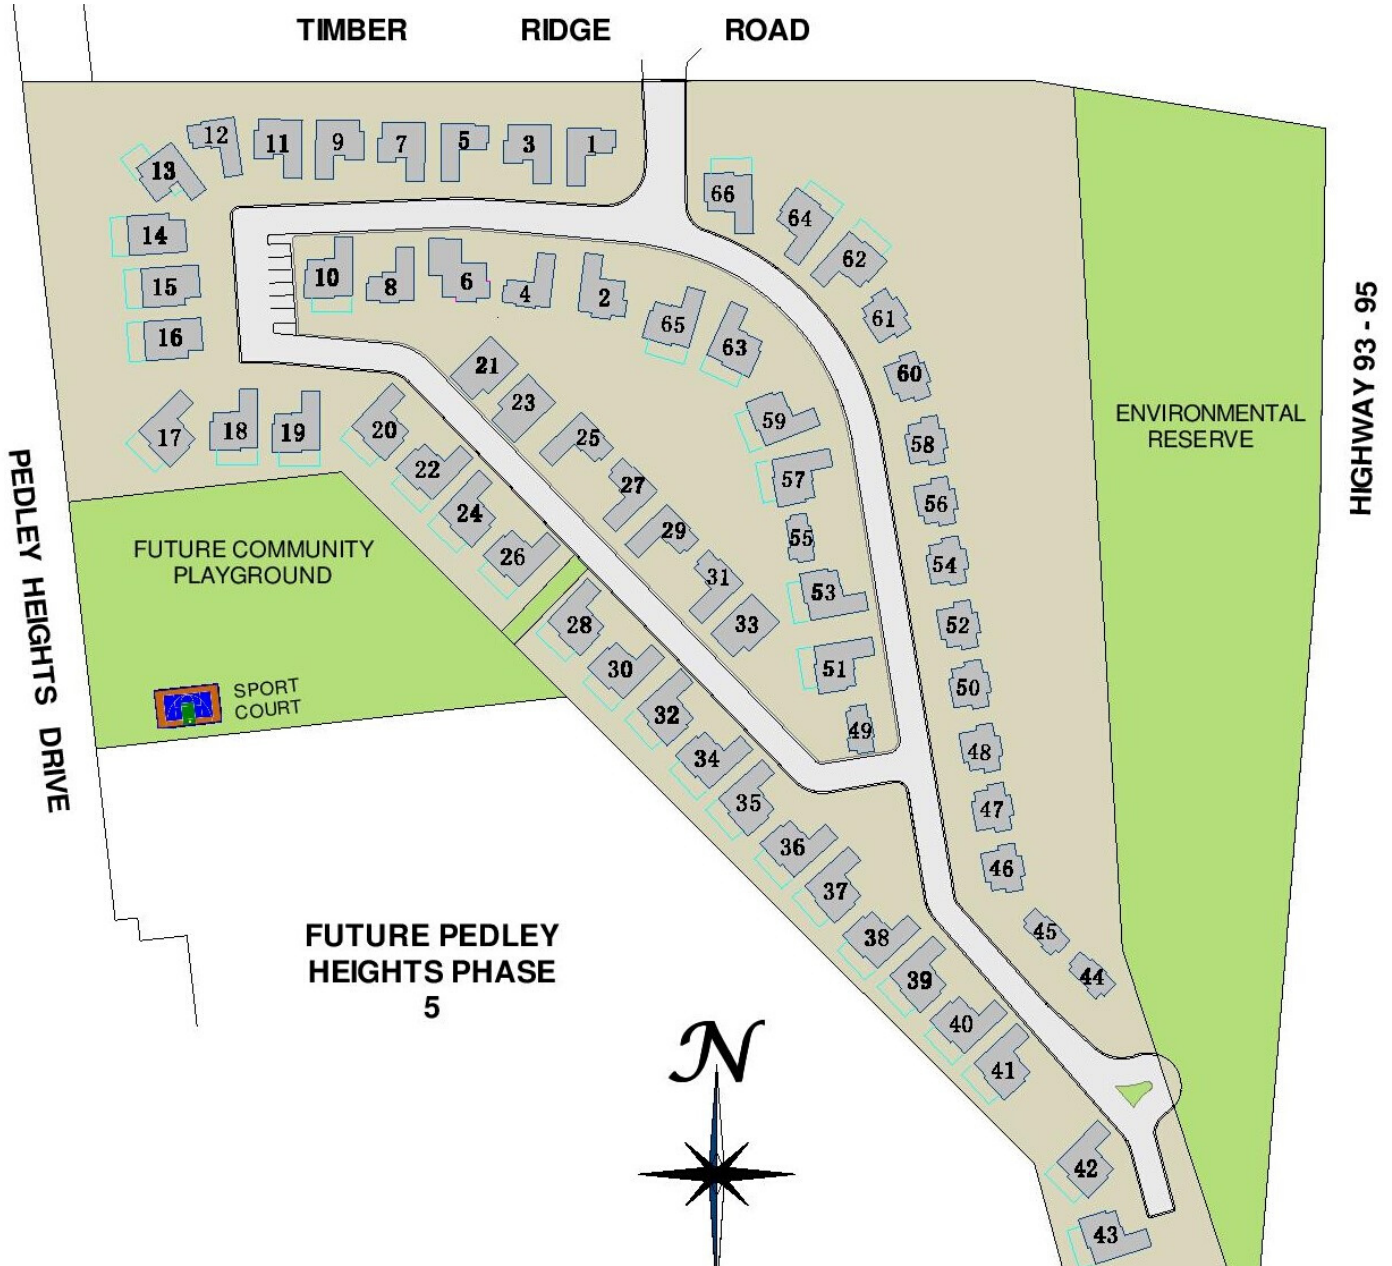

COMMUNITY LAYOUT

MODERN DETACHED HOMES IN STRATA MANAGED COMMUNITY WITH LAKE ACCESS TO BEAUTIFUL LAKE WINDERMERE - TOTAL OF 66 UNITS

SNAG ONE TODAY!

www.tegartridge.com